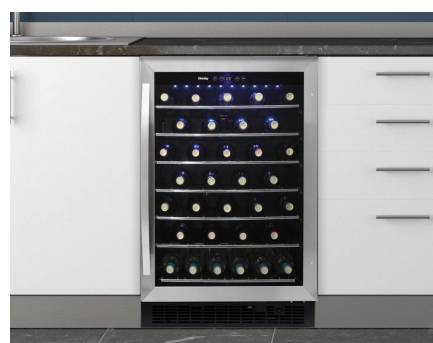

Built-in under counter wine cooler

LED interior lighting

Set temperature between 41°F - 64°F (5°C - 18°C)

FEATURES

- 5.7 cu. ft. built-in under-counter wine cooler
- Large Capacity: Provides storage for up to 60 bottles of wine
- Superior Fan Forced Cooling: Maintains an optimal and consistent internal temperature throughout the unit
- Temperature range: can be set between 41°F - 64°F (5°C - 18°C).
- Temperature memory reverts to last set temperature after a power failure
- LED Interior Lighting: Illuminates the contents without using significant amounts of energy
- Digital thermostat with blue LED display
- Reversible door swing: can be modified depending on the setting
- Stainless steel door frame with dual pane glass and matching handle
- 12-month warranty on parts and labor with in-home service

SPECIFICATIONS

Appearance

Colour	Black Stainless Steel
Door Material	Metal
Door Orientation	Reversible
Installation Type	Built-In
Number of Shelves	7
Primary Material	Metal

Capacity

Capacity	5.7 cu.ft
----------	-----------