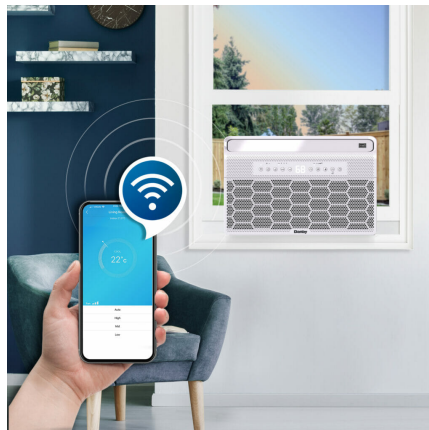

Danby

DAC080B6IWDB-6

8,000 BTU U-Shaped Inverter Window Air Conditioner

FEATURES

SPECIFICATIONS

Appearance

Colour White

Cooling