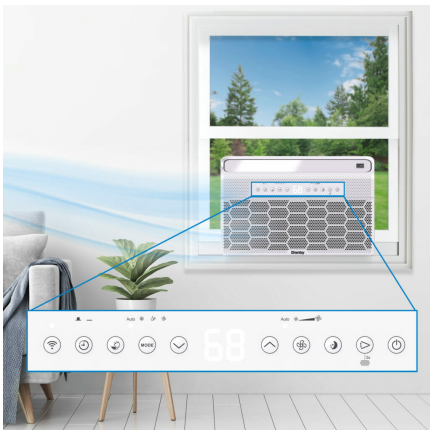

Danby

DAC080B6IWDB-6

8,000 BTU U-Shaped Inverter Window Air Conditioner

FEATURES

SPECIFICATIONS

Appearance

Colour White

Cooling