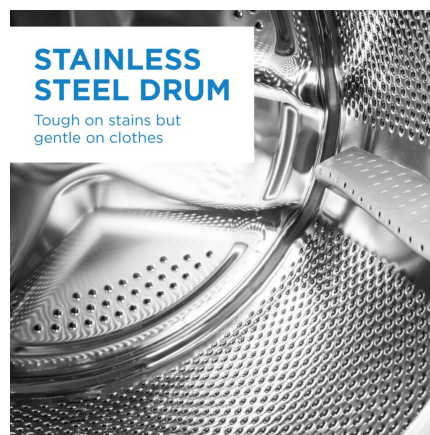

CHILD LOCK

Child lock ensures machine safety during operation

DELAY (1-23 HOURS)

Allows you to schedule your wash around your schedule

STAINLESS STEEL DRUM

Tough on stains but gentle on clothes

FEATURES

- Danby Dual Jet for an efficient and effective wash
- My Cylce: 15 Wash Cycles with 5 Temp Settings
- Delay (1-24 hours): Allows you to schedule your wash around your schedule
- Steam Wash Function: Reduces viruses and bacteria while being gentle on fabrics
- Stainless Steel Drum: Tough on stains but gentle on clothes
- Fast spin: 1400 RPM Spin Speed will get more laundry done faster by reducing drying time
- E-Star: Energy and water efficient without compromising on performance
- 24 Months in home Warranty: Industry leading warranty for peace of mind.
- Stackable Design with matching Dryer- stacking kit (DLS024D1DSDB) sold separately for DDY040D1DSDB and DWM022D1DSDB