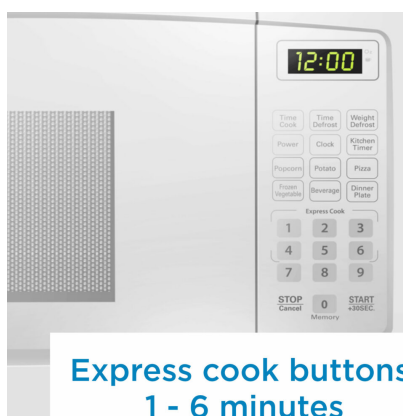

10.6" glass turntable

Express cook buttons:  
1 - 6 minutes

Child/Control lock out  
option

## FEATURES

- 0.9 cu. ft. capacity, 900 Watts 10 power levels
- 6 Convenient Auto Cook Options: Popcorn, Potato, Pizza, Frozen Vegetables, Beverage, Dinner Plate.
- Express Cook buttons: 1 – 6 minutes
- Add 30 seconds: add additional cooking time by 30 seconds
- Auto Defrost Options: Defrost by Time or Weight
- Time Cook: Cook by desired cook time
- Child/Control lock out option: lock the control panel by pressing STOP for 3 seconds.
- 10.6" Glass Turntable
- Cord Length 41"
- 12-month warranty on parts and labor with carry-in service

### Appearance

Colour	White
Door Orientation	Left Handed
Primary Material	Metal