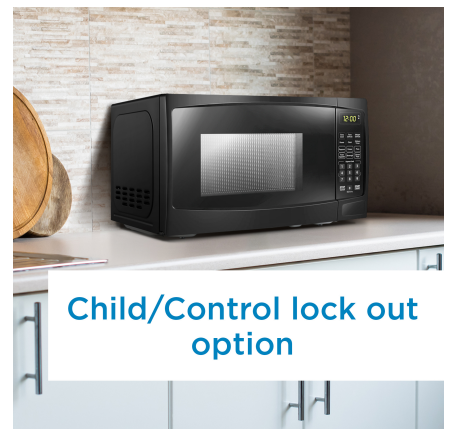

### 6 convenient auto cook options:

- Beverage
- Dinner Plate
- Frozen Vegetables
- Popcorn
- Potato
- Pizza

0.7 cu ft. capacity, 700 Watts 10 power levels

## FEATURES

- 0.7 cu ft. capacity, 700 Watts 10 power levels
- 6 Convenient auto cook options: popcorn, potato, pizza, frozen vegetables, beverage, dinner plate
- Express Cook buttons: 1 – 6 minutes
- Add 30 seconds: add additional cooking time by 30 seconds
- Auto Defrost Options: Defrost by Time or Weight
- Time Cook: Cook by desired cook time
- Child/Control lock out option: lock the control panel by pressing STOP for 3 seconds
- 10" Glass Turntable
- Cord Length: 59"
- 12-month warranty on parts and labor with carry-in service

### Appearance

Colour	Black
Door Orientation	Left Handed
Primary Material	Metal