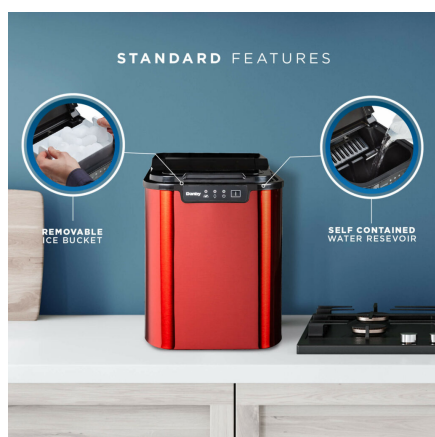

Danby

DIM2500RDB

25 lbs. Countertop Ice Maker in Red

FEATURES

- Can produce up to 25 lbs (12 kg) of ice a day and store 2 lbs (1 kg) of ice
- Produces 1 ice cube size
- Red exterior and black lid with see through window
- Features a white ice scoop
- Simple electronic controls with LED display
- Alarm will sound when the ice bucket is full
- Self clean function
- Environmentally friendly R134A refrigerant
- Ice Shape: Pebble Ice

SPECIFICATIONS

Appearance

Colour	Red
Primary Material	Stainless Steel

Cooling

Refrigerant	R134a
Amount of Refrigerant	46

Power

Voltage	120 V
Amperage	1.8 A
Wattage	150 W

Weight & Dimensions

Product WxDxH	9.81" x 14.19" x 12.88" 24.92cm x 36.04cm x 32.72cm
Shipping WxDxH	11.19" x 15.5" x 14.56" 28.42cm x 39.37cm x 36.98cm
Product Weight/Package Weight	22.71 lb (10.30 kg) / 24.48 lb (11.10 kg)