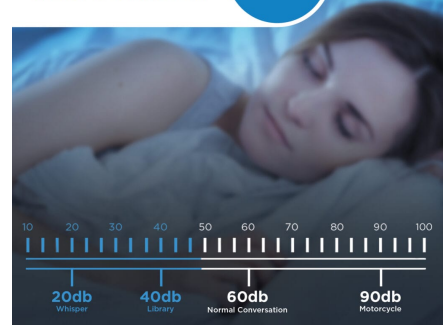

ADJUSTABLE STORAGE

Adjustable top rack with height option to allow for optimal loading.

TOP ELECTRONIC CONTROL DISPLAY

Effortlessly choose your preferred settings with just a touch of a button.

SILENCING TECHNOLOGY 49dB

FEATURES

- Tall tub stainless steel 18" built-in dishwasher
- 10 place setting capacity and silverware basket
- ENERGY STAR compliant
- Top Electronic controls with digital display provide easy select options with the touch of a button
- Delay start feature: washing dishes shouldn't be a chore, schedule your washing around your schedule.
- Adjustable top rack with height option to allow for optimal loading
- 6 convenient wash cycles
- Leak protection and turbidity sensor for more optimal cleaning
- Designed to operate at less noise than a normal conversation
- Stainless steel inner tub for maximum durability and long life.
- Designed to operate at 49 decibels, less noise than normal conversation
- 12-month warranty on parts and labor with in-home service

SPECIFICATIONS

Appearance

Colour	White
--------	-------

Power

Voltage	115 V
Amperage	12 A
Wattage	1400 W

Weight & Dimensions

Product WxDxH	17.60" x 22.44" x 34.23" 44.70cm x 57.00cm x 86.94cm
Interior Product WxDxH	16" x 24.18" x 19" 40.64cm x 61.42cm x 48.26cm
Shipping WxDxH	20.06" x 26.56" x 33.69" 50.95cm x 67.46cm x 85.57cm
Product Weight/Package Weight	68.12 lb (30.90 kg) / 73.19 lb (33.20 kg)