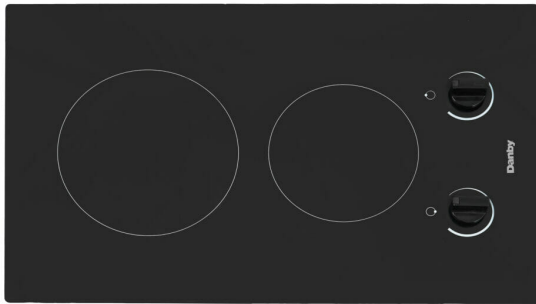

FEATURES

- Built-In 2 burner cooktop, perfect for small space living.
- Two radiant cooking elements: 1200 watt 6.5" front element, 1200 watt 8" back element
- Frameless Eurokera black glass: Easy to clean and gives an integrated appearance.
- Hot surface indicator light: let's you know the surface is on or is still hot to the touch.
- 2 push & turn knobs with a range of infinite heat settings.
- 120 V 50/60Hz, 20 amp
- 3 year warranty, unit exchange

SPECIFICATIONS

Appearance

Colour Black

Weight & Dimensions

Product WxDxH	14.25" x 23.23" x 2.83" 36.20cm x 59.00cm x 7.19cm
Shipping WxDxH	18.98" x 27.72" x 6.06" 48.21cm x 70.41cm x 15.39cm
Product Weight/Package Weight	13.8 lb (6.26 kg) / 17.4 lb (7.89 kg)