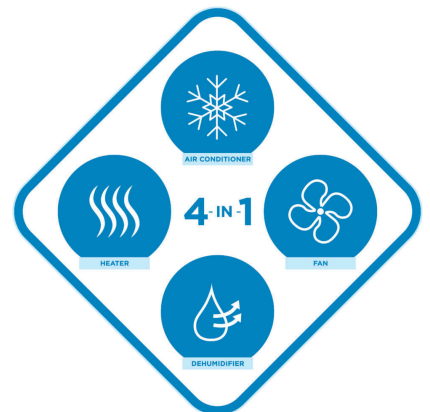

SILENCING TECHNOLOGY 53.5dB

WHEN OPERATING AT THE LOWEST COOLING LEVEL.

10 20 30 40 50 60 70 80 90 100

20db **Whisper** 40db **Library** 60db **Normal Conversation** 90db **Motorcycle**

ROOM COVERAGE

10,000 BTU
Up to 500 Sq. Ft.

FEATURES

- Convenient 4-in-1 design: air conditioner, fan, dehumidifier, and heater
- 13,000 BTU (10,000 SACC) portable air conditioner cools spaces up to 500 square feet
- R32 refrigerant: environmentally friendly, R32's GWP (Global Warming Potential) is 3x lower than R410a
- Follow me function: remote control acts as a thermostat, allowing for more precise temperature control
- Heat pump function: indoor temperature range of 55°F - 81°F (13°C - 27°C)
- Wireless connect control the temperature in your space anytime, from anywhere
- Powerful 3-speed fan
- Dehumidifier Mode with direct drain for continuous operation
- Electronic controls with LED display, and remote control
- Auto Restart: Unit automatically restarts after a power failure
- 24-hour timer
- Easy to move: Castors and Integrated handles for easy room-to-room transport
- Single hose design efficiently exhausts warm and humid air outside
- Reusable, washable air filter
- 24-month warranty on parts and labor with in-home service

SPECIFICATIONS

Appearance

Colour	Black
Installation Type	Portable
Primary Material	Metal
Control Type	Electronic

Capacity

Airflow	333
Capacity (per 24hrs)	116.7
SACC Rating	10000

Cooling

Cooling Area	500 sq.ft
Ashrae (BTU) rating	13000 BTU
Refrigerant	R32
Fan Speed	3
Amount of Refrigerant	420
Hose Type	Single Hose