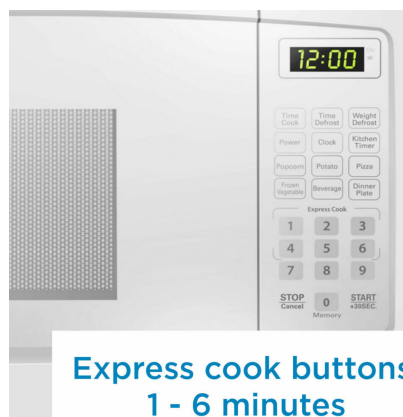

10.6" glass turntable

Express cook buttons:
1 - 6 minutes

Child/Control lock out option

FEATURES

- 0.9 cu. ft. capacity, 900 Watts 10 power levels
- 6 Convenient Auto Cook Options: Popcorn, Potato, Pizza, Frozen Vegetables, Beverage, Dinner Plate.
- Express Cook buttons: 1 – 6 minutes
- Add 30 seconds: add additional cooking time by 30 seconds
- Auto Defrost Options: Defrost by Time or Weight
- Time Cook: Cook by desired cook time
- Child/Control lock out option: lock the control panel by pressing STOP for 3 seconds.
- 10.6" Glass Turntable
- Cord Length 41"
- 12-month warranty on parts and labor with carry-in service

SPECIFICATIONS

Appearance

Colour	White
Door Orientation	Left Handed
Primary Material	Metal

Capacity

Capacity	.9 cu.ft
----------	----------

Features

- ✓ Safety Lock

Power