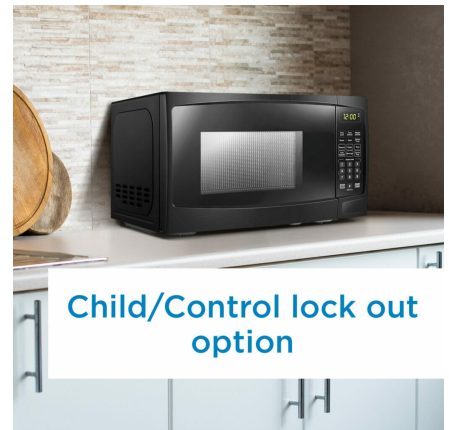

6 convenient auto cook options:

- Beverage
- Dinner Plate
- Frozen Vegetables
- Popcorn
- Potato
- Pizza

0.7 cu ft. capacity, 700 Watts 10 power levels

Child/Control lock out option

FEATURES

- 0.7 cu ft. capacity, 700 Watts 10 power levels
- 6 Convenient auto cook options: popcorn, potato, pizza, frozen vegetables, beverage, dinner plate
- Express Cook buttons: 1 – 6 minutes
- Add 30 seconds: add additional cooking time by 30 seconds
- Auto Defrost Options: Defrost by Time or Weight
- Time Cook: Cook by desired cook time
- Child/Control lock out option: lock the control panel by pressing STOP for 3 seconds
- 10" Glass Turntable
- Cord Length: 59"
- 12-month warranty on parts and labor with carry-in service

SPECIFICATIONS

Appearance

Colour	Black
Door Orientation	Left Handed
Primary Material	Metal

Capacity

Capacity	.7 cu.ft
----------	----------

Features

- ✓ Safety Lock

Power