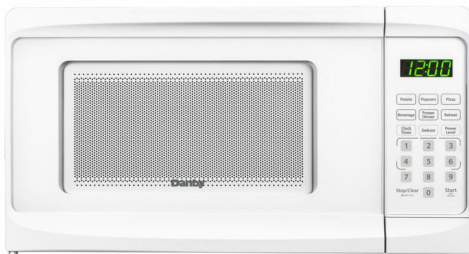

FEATURES

- 0.7 cu ft. capacity, 700 Watts 10 power levels
- 6 Convenient Auto Cook Options: Popcorn, Potato, Pizza, Beverage, Frozen Dinner, Reheat
- Express Cook buttons: 1 - 6 minutes
- Add 30 seconds: add additional cooking time by 30 seconds
- Auto Defrost Options: Defrost by Time or Weight
- Child/Control lock out option: lock the control panel by pressing STOP/CANCEL for 3 seconds.
- 10" Glass Turntable
- Cord Length: 59"

SPECIFICATIONS

Appearance

Colour	White
Door Orientation	Left Handed
Primary Material	Metal

Capacity

Capacity	.7 cu.ft
----------	----------

Features

- ✓ Safety Lock

Power

Voltage	120 V
Wattage	700 W

Weight & Dimensions

Product WxDxH	17.56" x 12.94" x 9.56" 44.60cm x 32.87cm x 24.28cm
Interior Product WxDxH	11.88" x 12.25" x 7.94" 30.18cm x 31.12cm x 20.17cm
Shipping WxDxH	18.38" x 10.56" x 14.25" 46.69cm x 26.82cm x 36.20cm
Product Weight/Package Weight	20.72 lb (9.40 kg) / 22.09 lb (10.02 kg)